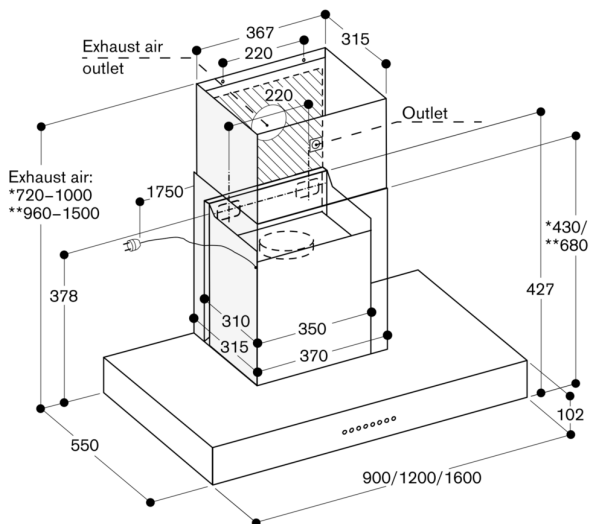

AD442012

Chimney

AD442012

- Length: 24 13/32"
- Length: 24 13/32"

- * With exhaust air duct cover AD 442 012 suitable for ceiling heights from 2.35 m to 2.60 m.
- ** With exhaust air duct cover AD 442 022 suitable for ceiling heights from 2.60 m to 3.10 m; measurements refer to a 1.60 m distance between floor and lower chimney edge.