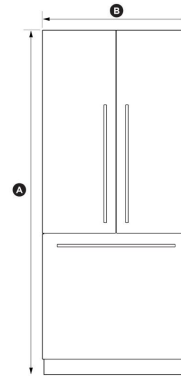

## ActiveSmart™ Refrigerator 36" French Door Integrated with ice – 80"/84" Tall

Introducing the next generation in Fisher & Paykel refrigeration. With new flush-fit design and the ability to easily slide into existing kitchen spaces or be integrated behind kitchen cabinetry, these family-size refrigerators offer a seamless look to the kitchen while providing excellent food care with ActiveSmart™ technology. Stainless steel door panel set sold separately.

### Dimensions

Depth	23 3/4"
Height	Ⓐ 79 27/32"
Width	Ⓑ 35 21/32"